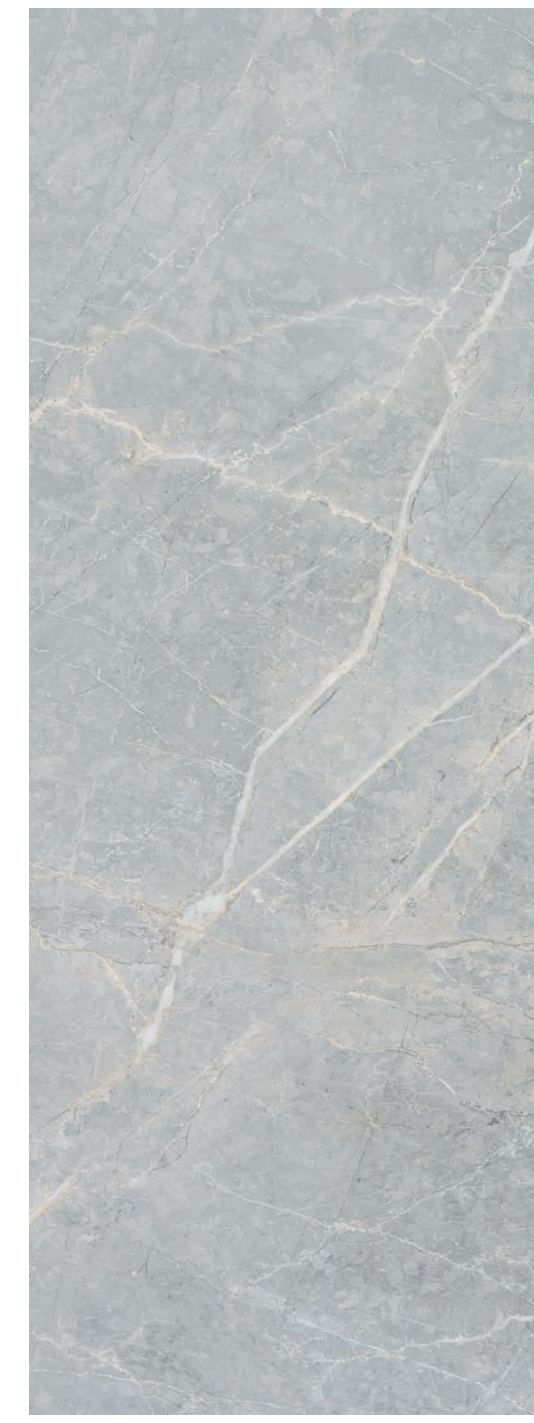

Syrah Natural 60x120CM - 24"x47" PUL Rect.

THE ART OF CREATING A
BALANCED COMPOSITION OF
DESIGN, COLOUR AND VITALITY

EPIC
LOOK

ICONIC
ELEGANCE
AND TIMELESS STYLE

SYRAH
COLOR BODY PORCELAIN

IVORY

LIGHT

NATURAL