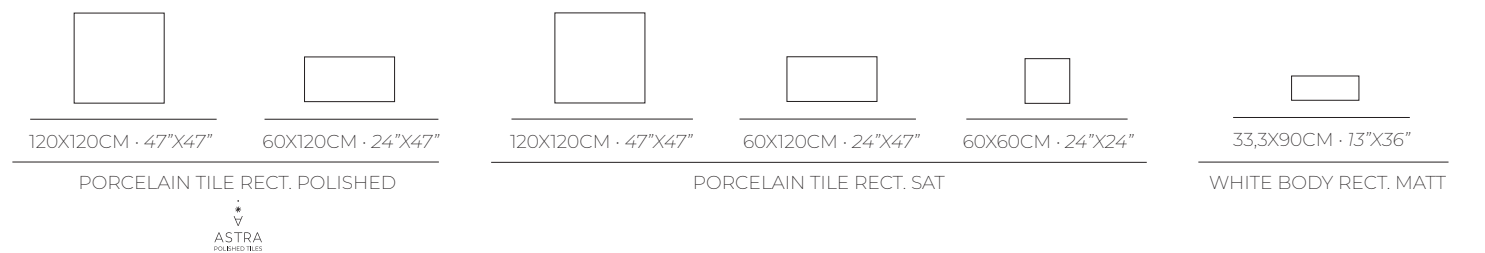

Camile Blue 60x120CM · 24"x47" PUL Rect.

CAMILE
PORCELAIN

GOLD

BLUE

* Only 60x120CM · 24"x47" polished

A
FEELING
OF
HARMONY

Camile Gold 33,3x90CM · 13"x36" MATT Rect.
 Camile Decor Gold 33,3x90CM · 13"x36" MATT Rect.
 Camile RB Gold 33,3x90CM · 13"x36" MATT Rect.
 Camile Gold 60x60CM · 24"x24" SAT Rect.