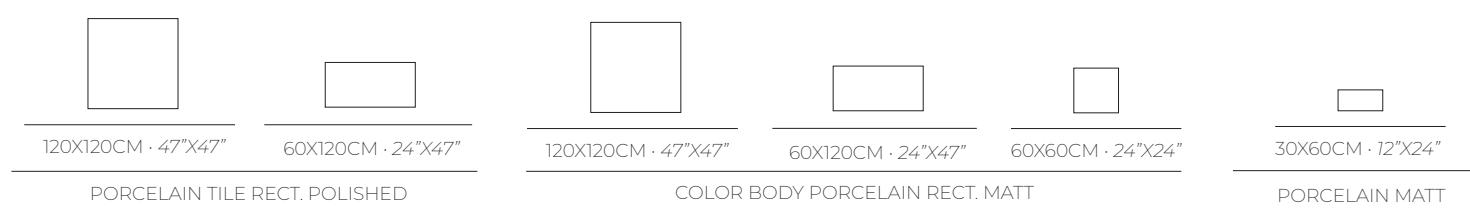

Syrah Natural 60x120CM - 24"x47" PUL Rect.

THE ART OF CREATING A
BALANCED COMPOSITION OF
DESIGN, COLOUR AND VITALITY

EPIC
LOOK

ICONIC
ELEGANCE
AND TIMELESS STYLE

SYRAH
COLOR BODY PORCELAIN

IVORY

LIGHT

NATURAL