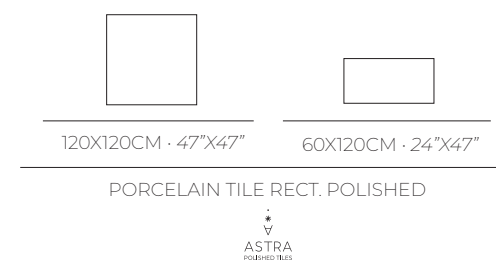

Mussah

PORCELAIN
MARBLE COLLECTION

Saint Laurent es un mármol negro que luce un bonito fondo cristalino con finas vetas blancas tocadas por ocasionales notas de color coral. Esta piedra natural de origen turco y nombre francés, ha sido considerada un clásico asociado al lujo y a la elegancia, pero en la actualidad es un material vanguardista que inspira misterio en ambientes que irradian una personalidad arrolladora.

Saint Laurent is a black marble that has a beautiful crystalline background with fine white veins touched by occasional notes of coral color. This natural stone of Turkish origin and French name, has been considered a classic associated with luxury and elegance, but today it is an avant-garde material that inspires mystery in environments that radiate an overwhelming personality.

MUSSAH
PORCELAIN

EPIC
LOOK

BLACK