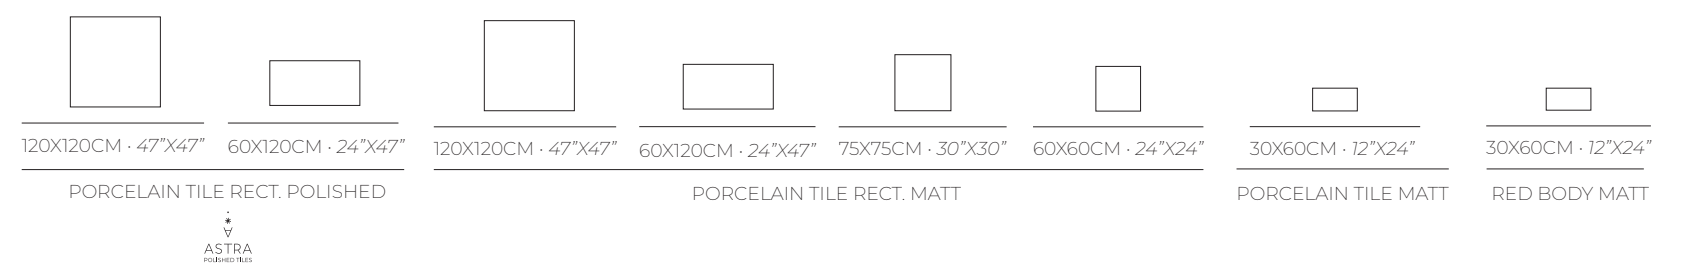

Flax Cream 60x120CM · 24"x47" MATT Rect.

BRIGHT COLORS FOR LIVELY SPACES

FLAX
PORCELAIN

PEARL

GREY

CREAM

PRECIOUS BEAUTY
MADE LIGHT

Flax Cream 30x60CM · 12"x24"
Flax LZ Cream 30x60CM · 12"x24"
Flax Cream 60x60CM · 24"x24" Rect