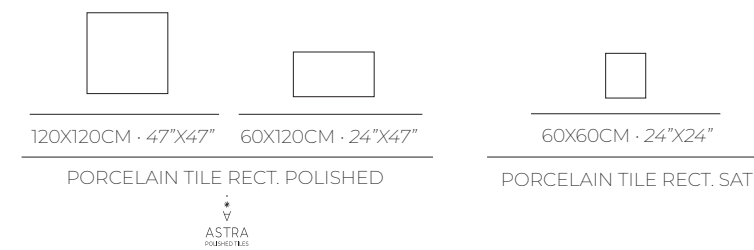

KAIRA
PORCELAIN

EPIC
LOOK

WHITE