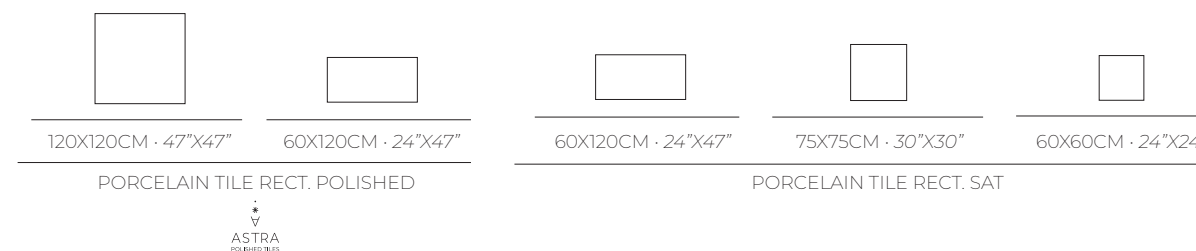

IT'S THE CLEAR PROTAGONIST OF SPACES OF IMPACT

Balance
Serenity & Light

BALTRA
PORCELAIN

**EPIC
LOOK**

IVORY

PEARL