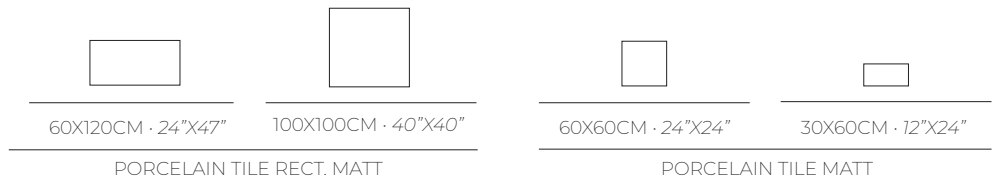

A SURFACE
INSPIRED BY THE
NATURALNESS
OF CEMENT
VERSATILE
AND
CAPTIVATING

LARGE YET
VERSATILE SIZE

**TIMELESS
STYLE**

**BOLTON
PORCELAIN**

GREY