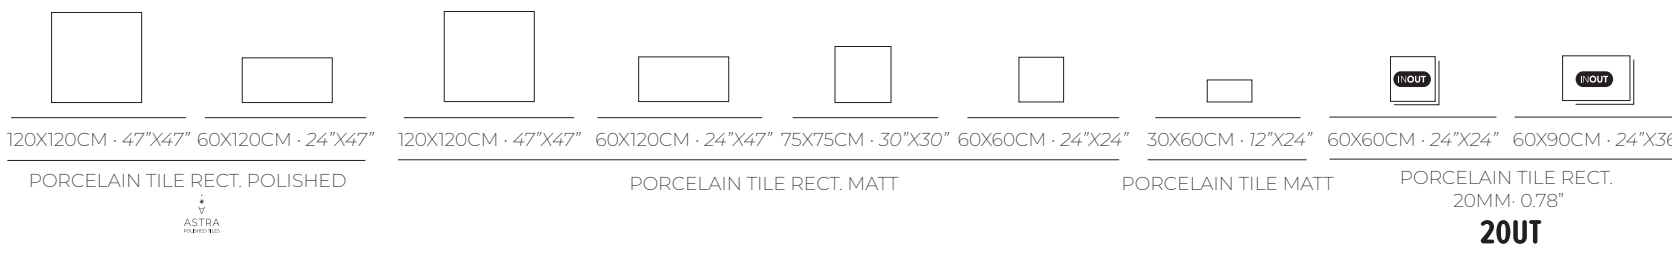

LIGHT
VEINS

Austral Grey 75x75CM · 30"x30" MATT Rect.

AUSTRAL
PORCELAIN

TIMELESS
STYLE

IVORY

PEARL

GREY

SOFT SURFACES
WITH A DEEP TEXTURE