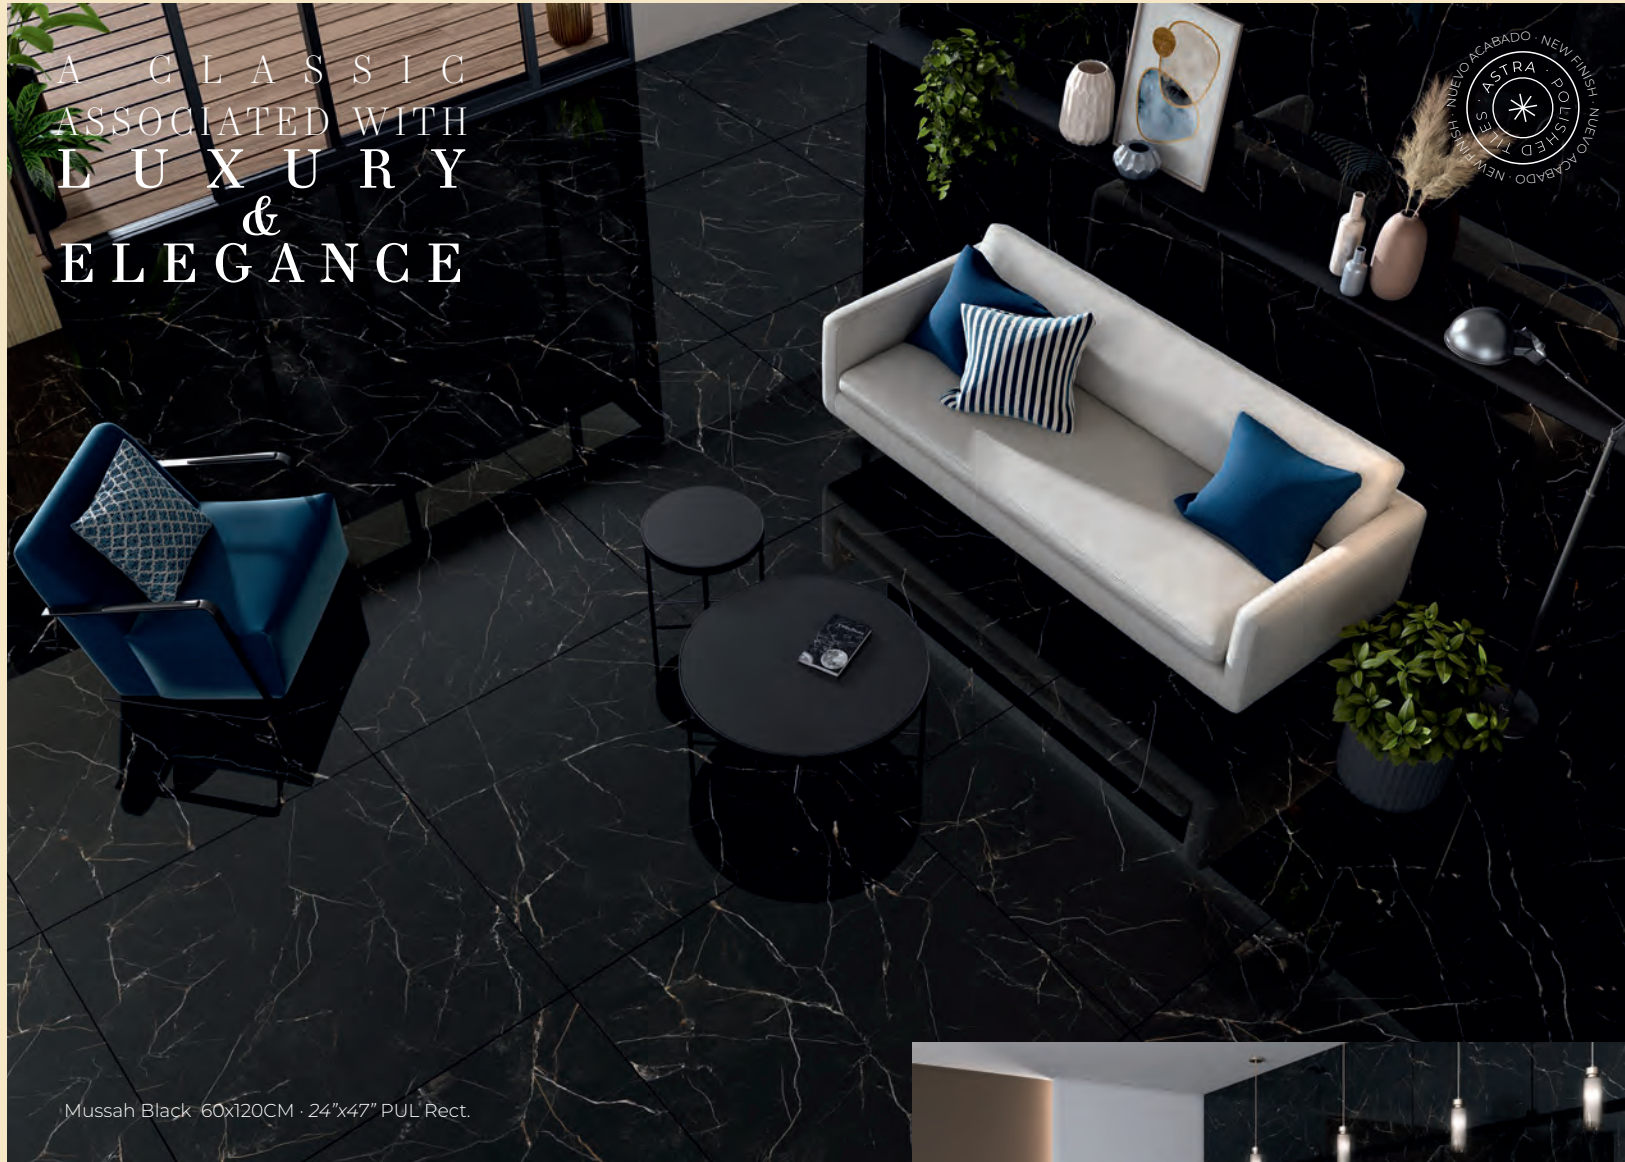

EPIC
LOOK

ITS EXPRESSIVE STRENGTH LIES
IN ITS ABILITY TO BE A PRODUCT THAT SHOWS
TRUTHFULLY THE REALITY OF THE STONE THAT IMITATES.

Merlot Grey 60x120CM · 24"x47" Rect
Merlot Graphite 60x120CM · 24"x47" Rect