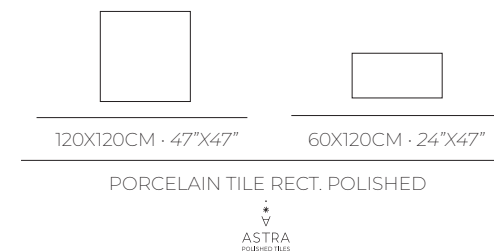

* Only 60x120CM · 24"x47"