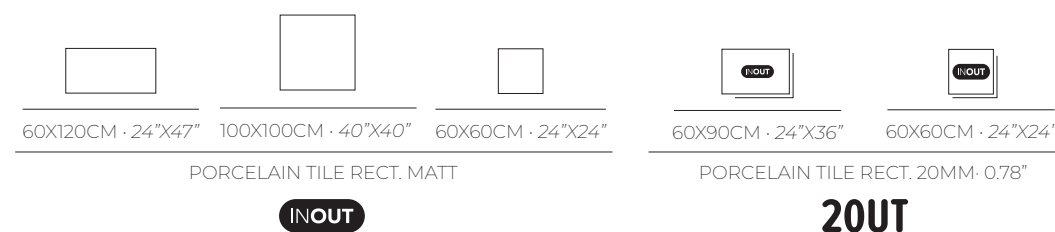

A CONTEMPORARY
SURFACE, A
STRONG
EXPRESSIVE
CHARACTER

CRASSANA
PORCELAIN

FEEL
DESIGN

NATURAL

PEARL

GREY

GRAPHITE

Crassana Natural 60x120CM - 24"x47" MATT Rect. Inout
Crassana Natural 60x60CM - 24"x24" MATT Rect. Inout