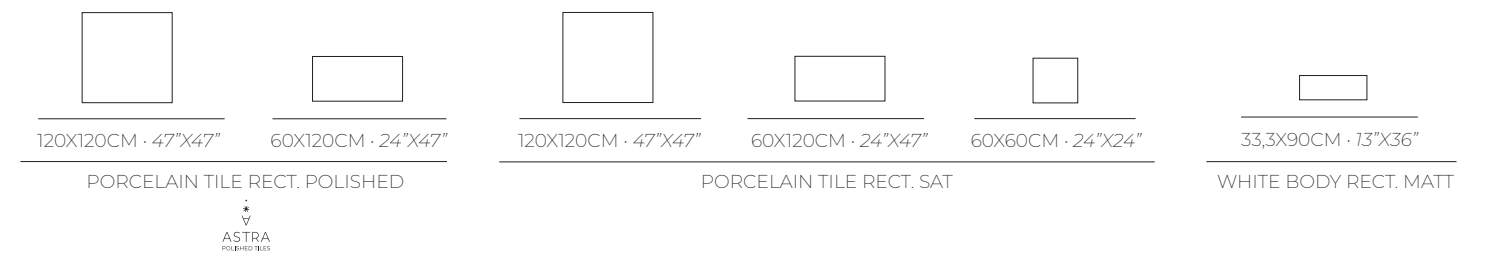

A
FEELING
OF
HARMONY

CAMILE
WHITE BODY WAL TILES

EPIC
LOOK

RB GOLD