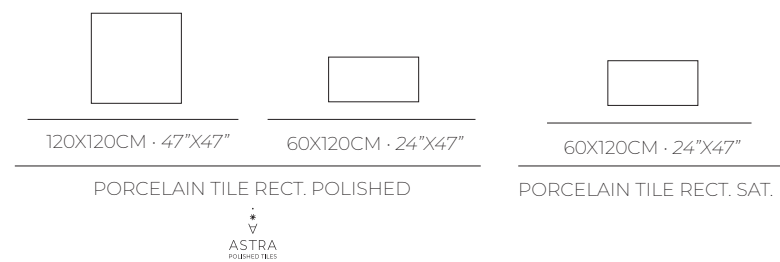

Linum White 60x120CM - 24"x47" SAT Rect.

OFFERS INFINITE
 DECORATIVE
 POSSIBILITIES FOR
 THOSE WHO SEEK
**ELEGANCE
 &
 DISTINCTION**

Linum White 60x120CM · 24"x47" PUL Rect.

LINUM
 PORCELAIN

WHITE

RELIEF AND
CALIBRATED VEINING
INTEGRATED WITH
DYNAMIC SHADING