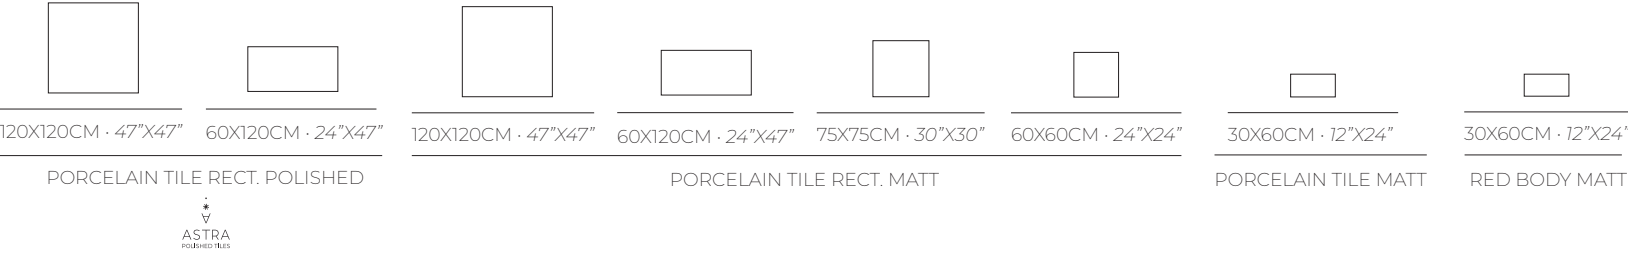

PRECIOUS BEAUTY
MADE LIGHT

FLAX
RED BODY WAL TILES

LZ GREY