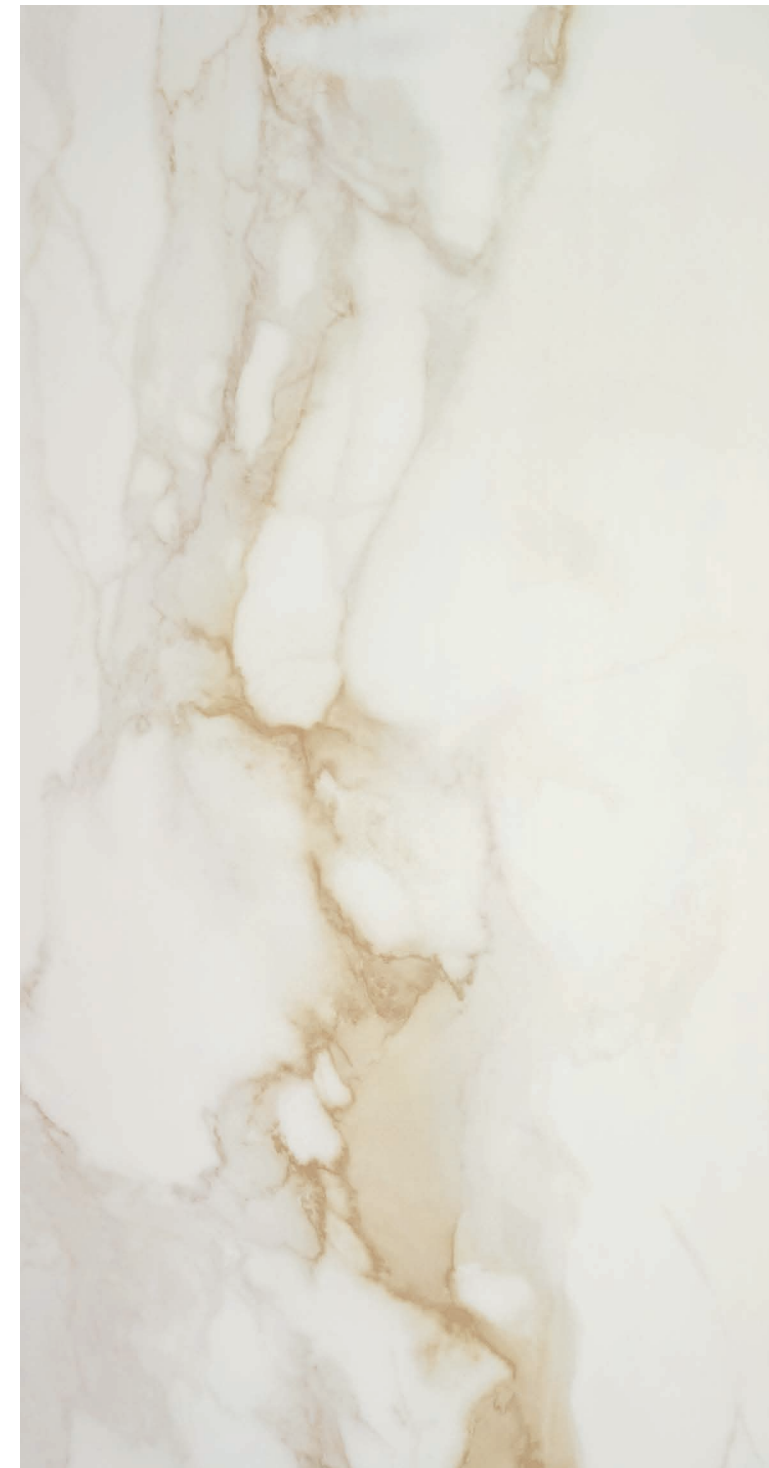

CAMILE
PORCELAIN

GOLD