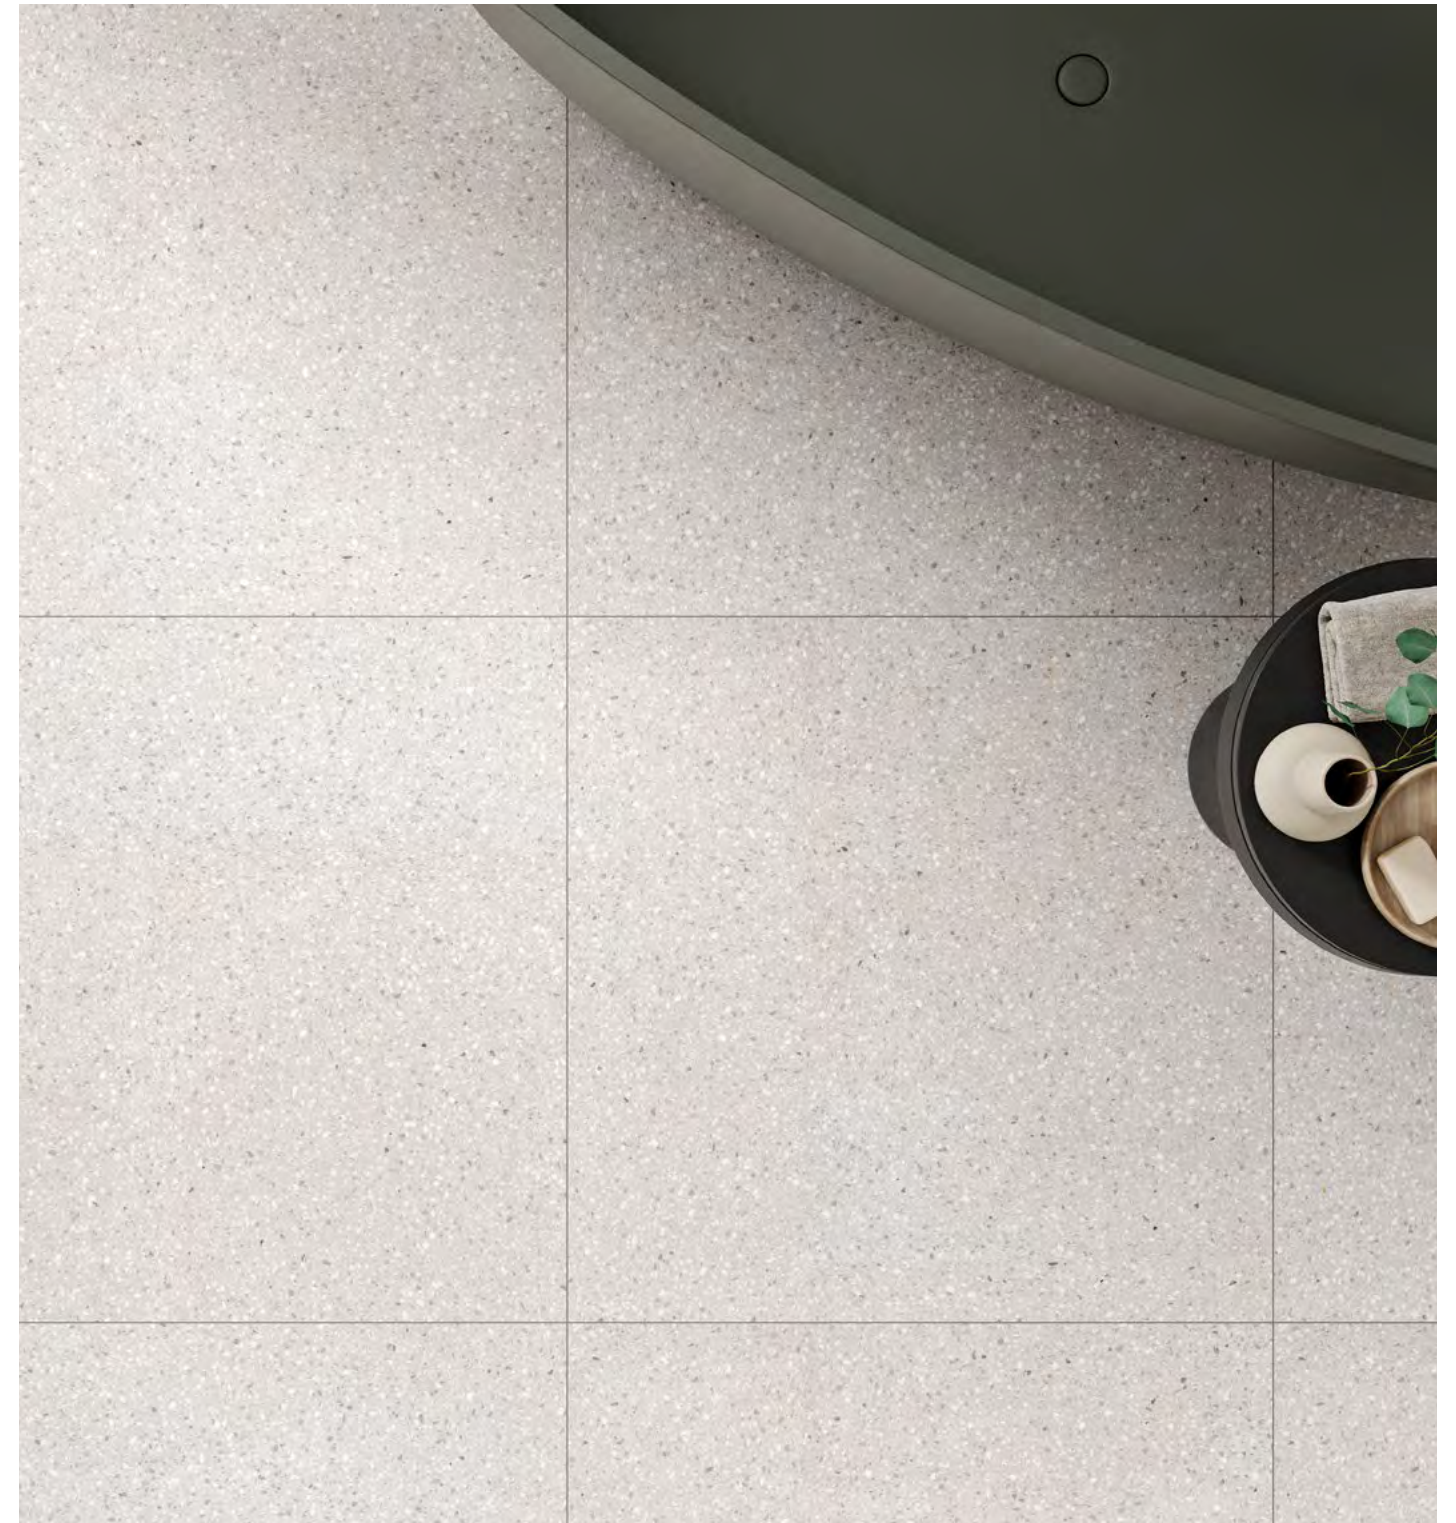

GLAZED PORCELAIN STONEWARE + STD BODY + RECTIFIED + MATE
GRES PORCELÁNICO ESMALTADO + PASTA STD + RECTIFICADO + MATE

90x90 cm / 36"x36" + 60x120 cm / 24"x48" + 30x60 cm / 11.8"x24"

AVAILABLE FORMATS: / FORMATOS DISPONIBLES:

PIECES NAME NOMBRE DE LA PIEZA	SIZES FORMATOS (cm)	WORK SIZE DIMENSIÓN DE FABRICACIÓN (mm)	BOX | CAJA			PALLET | PALET			
			PIECES PIEZAS	sqm m²	MAX. AVERAGE WEIGHT PESO MEDIO MÁXIMO (Kg)	BOXES CAJAS	sqm m²	MAX. AVERAGE WEIGHT PESO MEDIO MÁXIMO (Kg)	SIZE PALLET FORMATO DEL PALET (mm)
GOLDONI	90x90	900 x 900 x 9	2	1,620	32,500	32	51,840	1110	950x1060x820
GOLDONI	60x120	600 x 1200 x 9	2	1,440	28,000	36	51,840	1092	840x1200x740
GOLDONI DECOR	60x120	600 x 1200 x 9	2	1,440	28,000	36	51,840	1092	840x1200x740
GOLDONI	30x60	298 x 600 x 9	8	1,440	27,000	40	57,600	1140	800x1200x740

GOLDONI BIANCO
90x90 cm / 36"x36"
↘

STONE
PIEDRAS