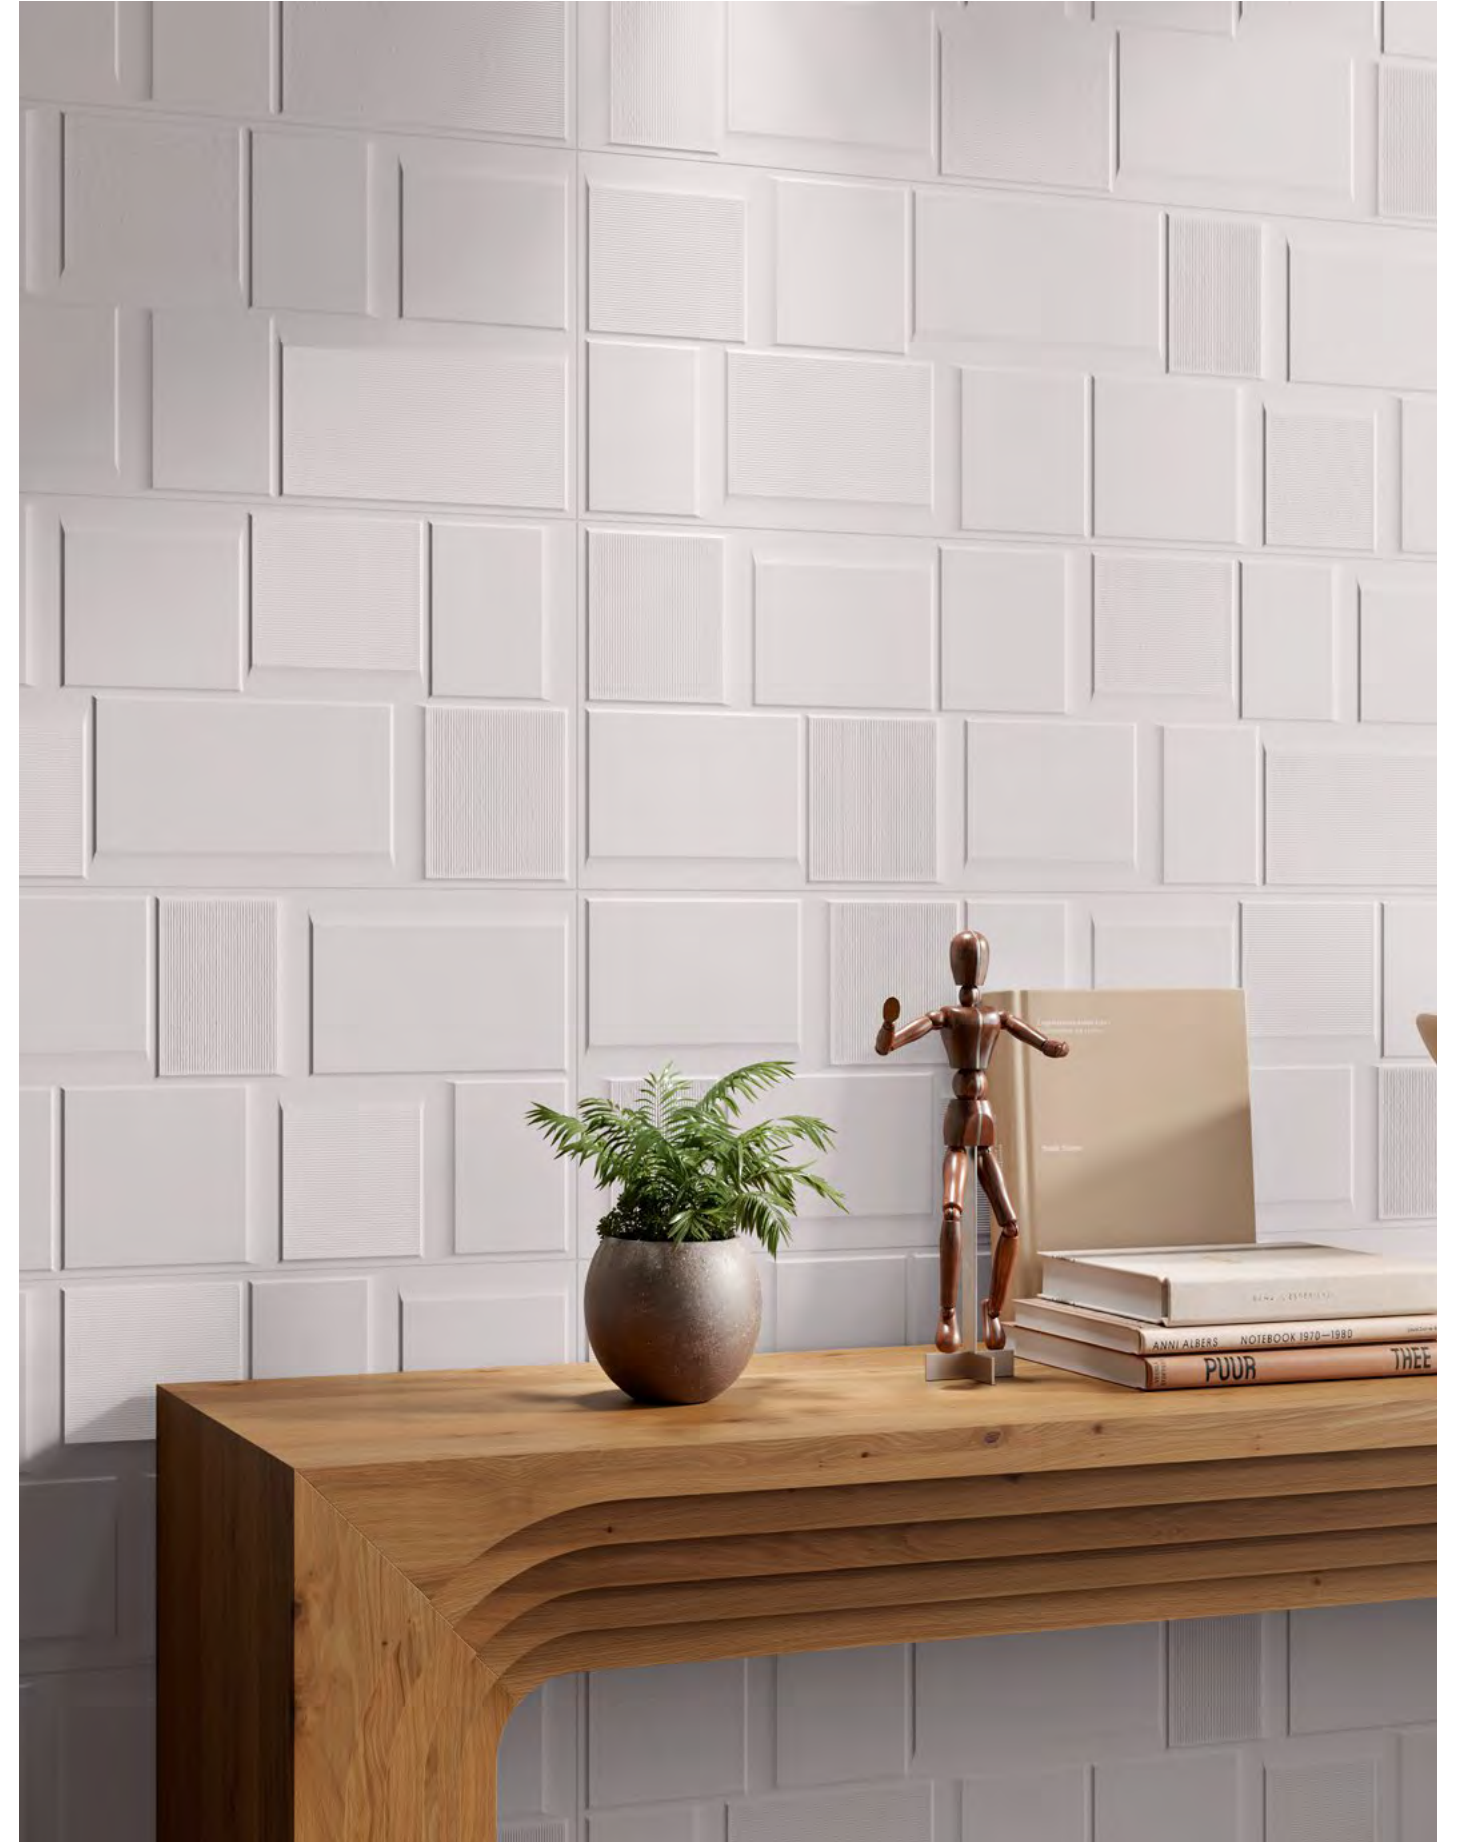

VOGUE SHOW BLUR  
30x90 cm / 11.8"x36"  
↘

BASIC  
BÁSICOS

DUAL GREY  
30x60 cm / 11.8"x24"  
↘

DUAL MAIOLICHE  
30x60 cm / 11.8"x24"  
↘

DUAL GREY  
60x60 cm / 24"x24"  
↘

STONE  
PIEDRAS

XS DUAL N  
EXTRA SLIM