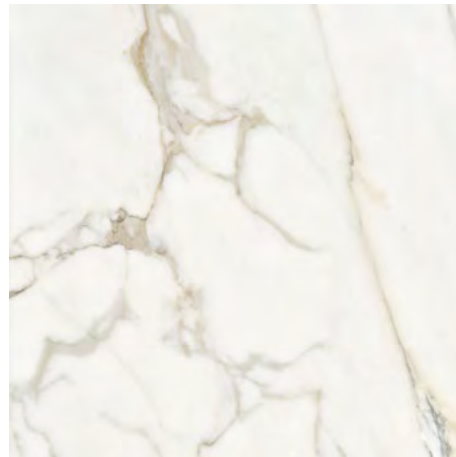

VENATO SHINE GOLD

VENATO SHINE GOLD
60x60 cm / 24"x24"
↘

MARBLE
MÁRMOLES