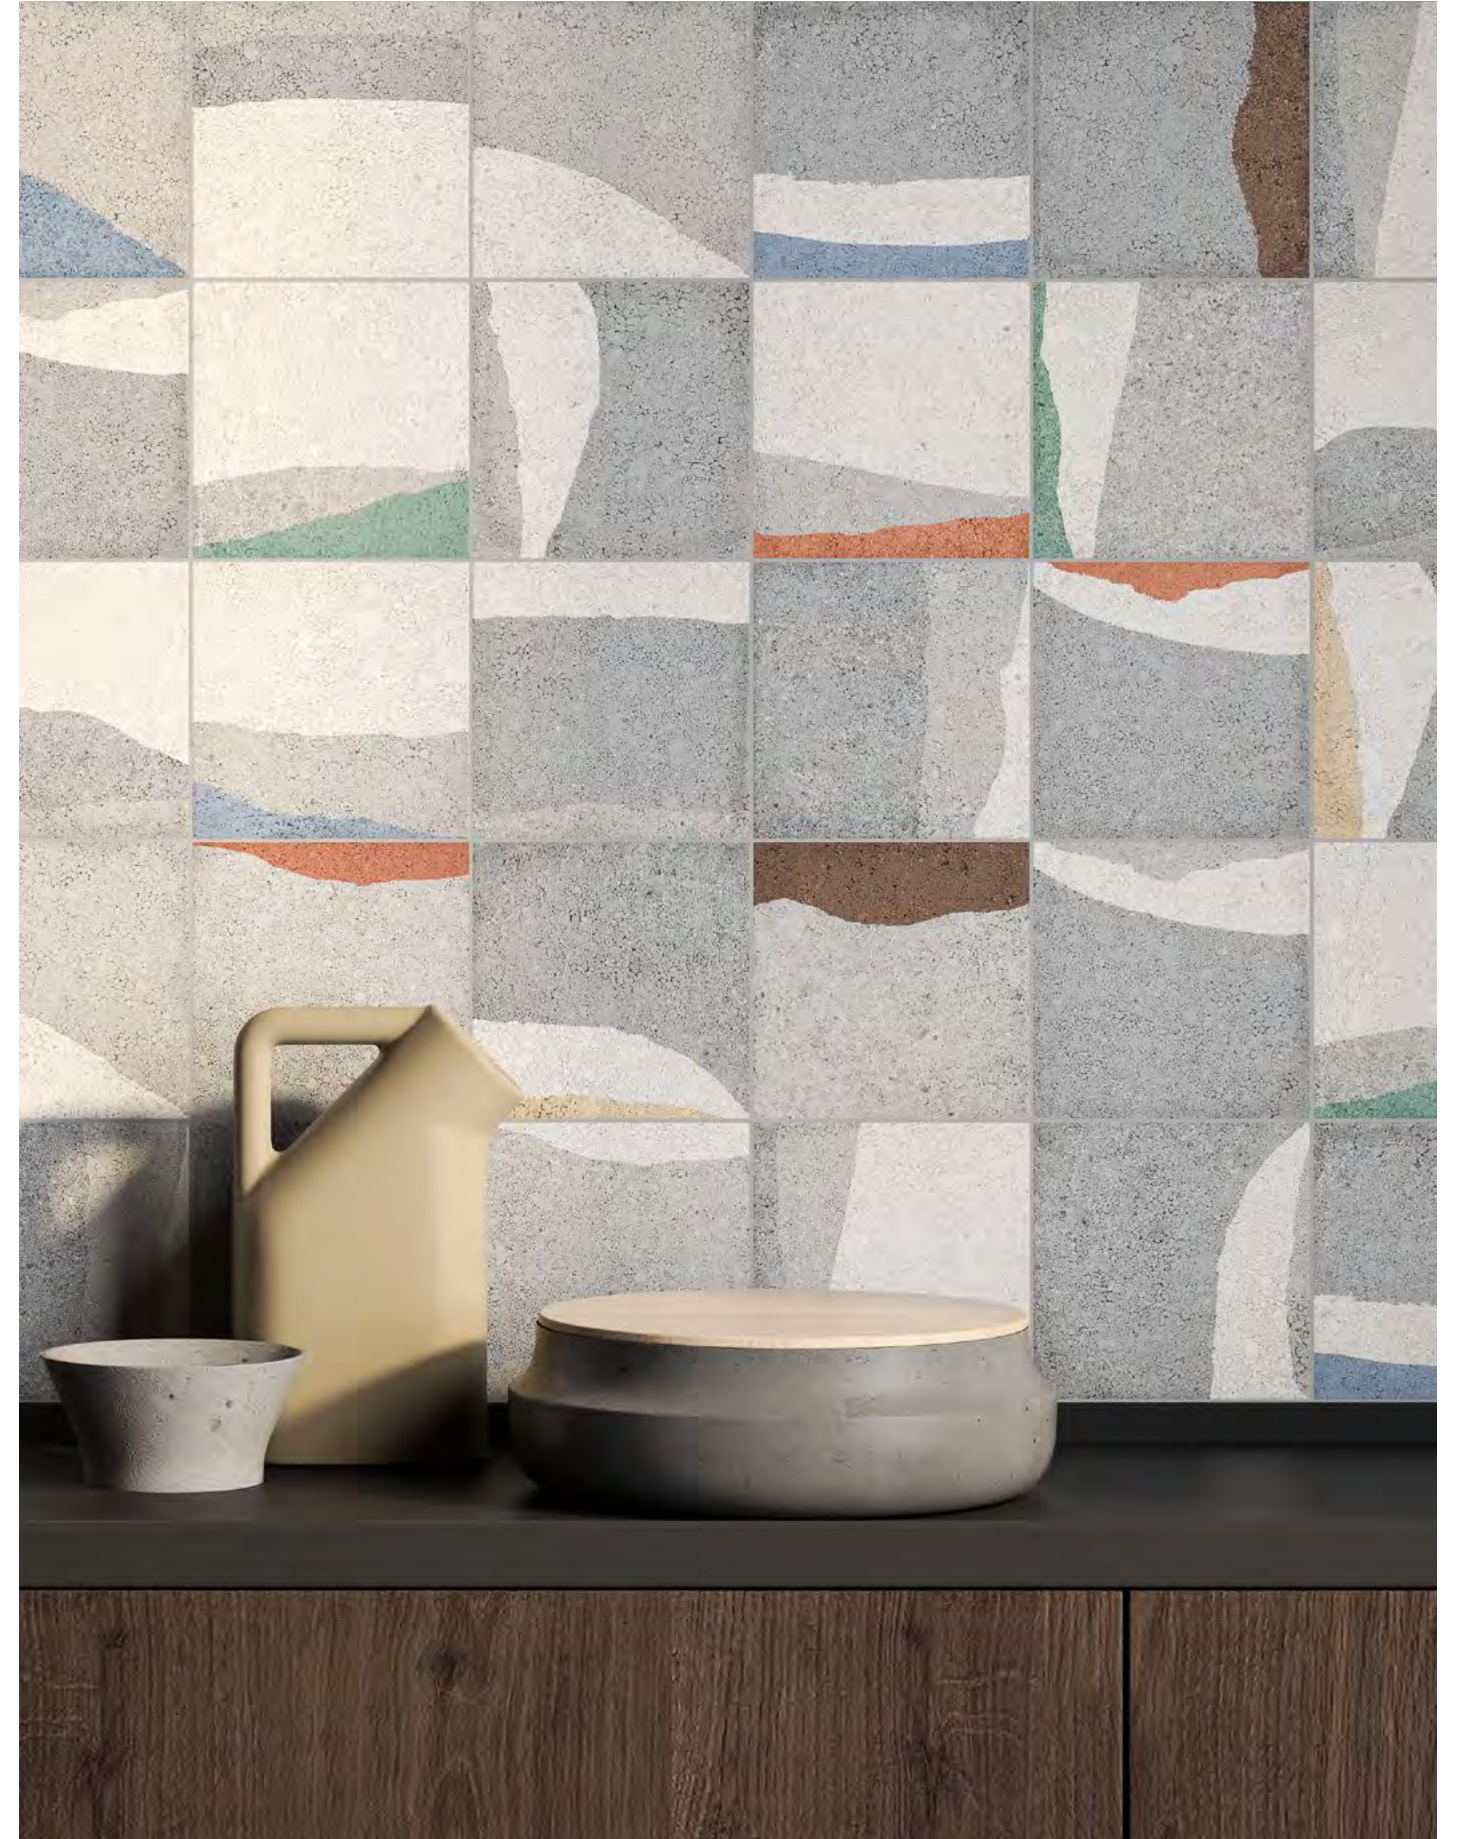

MONT BLANC DECOR CLAIR 15x15 cm / 6"x6"

MONT BLANC DECOR ARGILE 15x15 cm / 6"x6"

MONT BLANC DECOR FONCE 15x15 cm / 6"x6"

TEXTURE
TEXTURAS